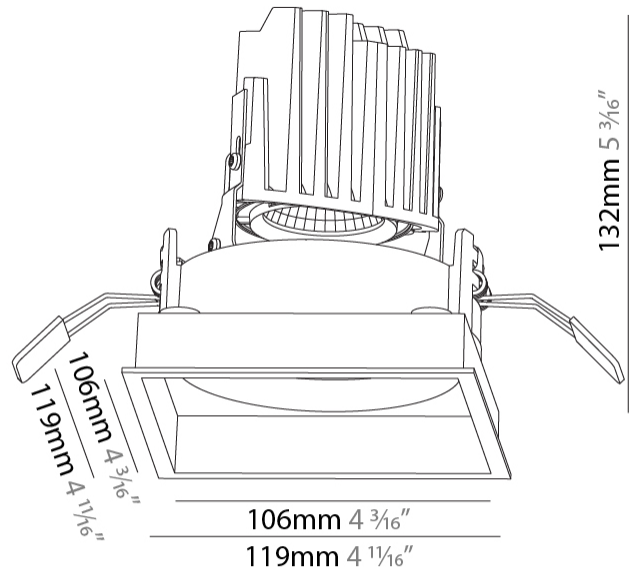

PHYSICAL

Shape: Square
Length (mm): 119
Length (in): 4 ¹¹/₁₆
Width (mm): 119
Width (in): 4 ¹¹/₁₆
Depth (mm): 132
Depth (in): 5 ³/₁₆
Ceiling Thickness (mm): 10 / 12.5 / 15
Ceiling Thickness (in): 3/8 or 1/2 or 9/16
Min. Recessing Depth (mm): 200
Min. Recessing Depth (in): 7 ⁷/₈
Light Distribution: Adjustable / Downlight
Weight (kg): 0.544
Weight (lbs): 1.2
Fixture Finish: SSR / BKV / CWI / CRY / HAB / UFT / ITA / RUA / FTG / MYG / LOD / PUS / FRO / FUP / KIA / POP / BLS / SPG / MEY / GOH / GUM / CHC / COM / ABZ / JAG / OBR / MOS / ROR
Fixture Material: Aluminum Die Cast
Cut-out Measurements: 114mm / 4 1/2" x 114mm / 4 1/2"

ELECTRICAL

Lamp Type: LED (Zhaga Standard)
Input Wattage (W): 13.2 / 16.5
Total Output Wattage (W): 12 / 14
Dimming: Tri-Mode (Non-Dimming and Phase Dimming (120Vac only) and 0-10V Dimming)
Driver Included: No
Driver Location: Recessed Housing
Driver Type: Constant Current - Universal
Driver Class: Class 2
Housing: See components
Input Voltage (V): 120 - 277
Constant Current (MA): 350

LED

Number of LEDs: 1
Color Temperature (°K): 2700 / 3000 / 3500 / 4000
Max. Delivered Lumen (lm): 850 / 950 / 1019 / 1040
Nominal Lumen (lm): 960 / 1070 / 1156 / 1180
CRI: >90 CRI
Lamp Life (hrs): 50000

OPTICAL

Reflector°: 10
Adjustability: Rotational 355°; Tilt 30°

RATINGS AND CERTIFICATIONS

Certified By: Certified for North American Standards
IP rating: IP20